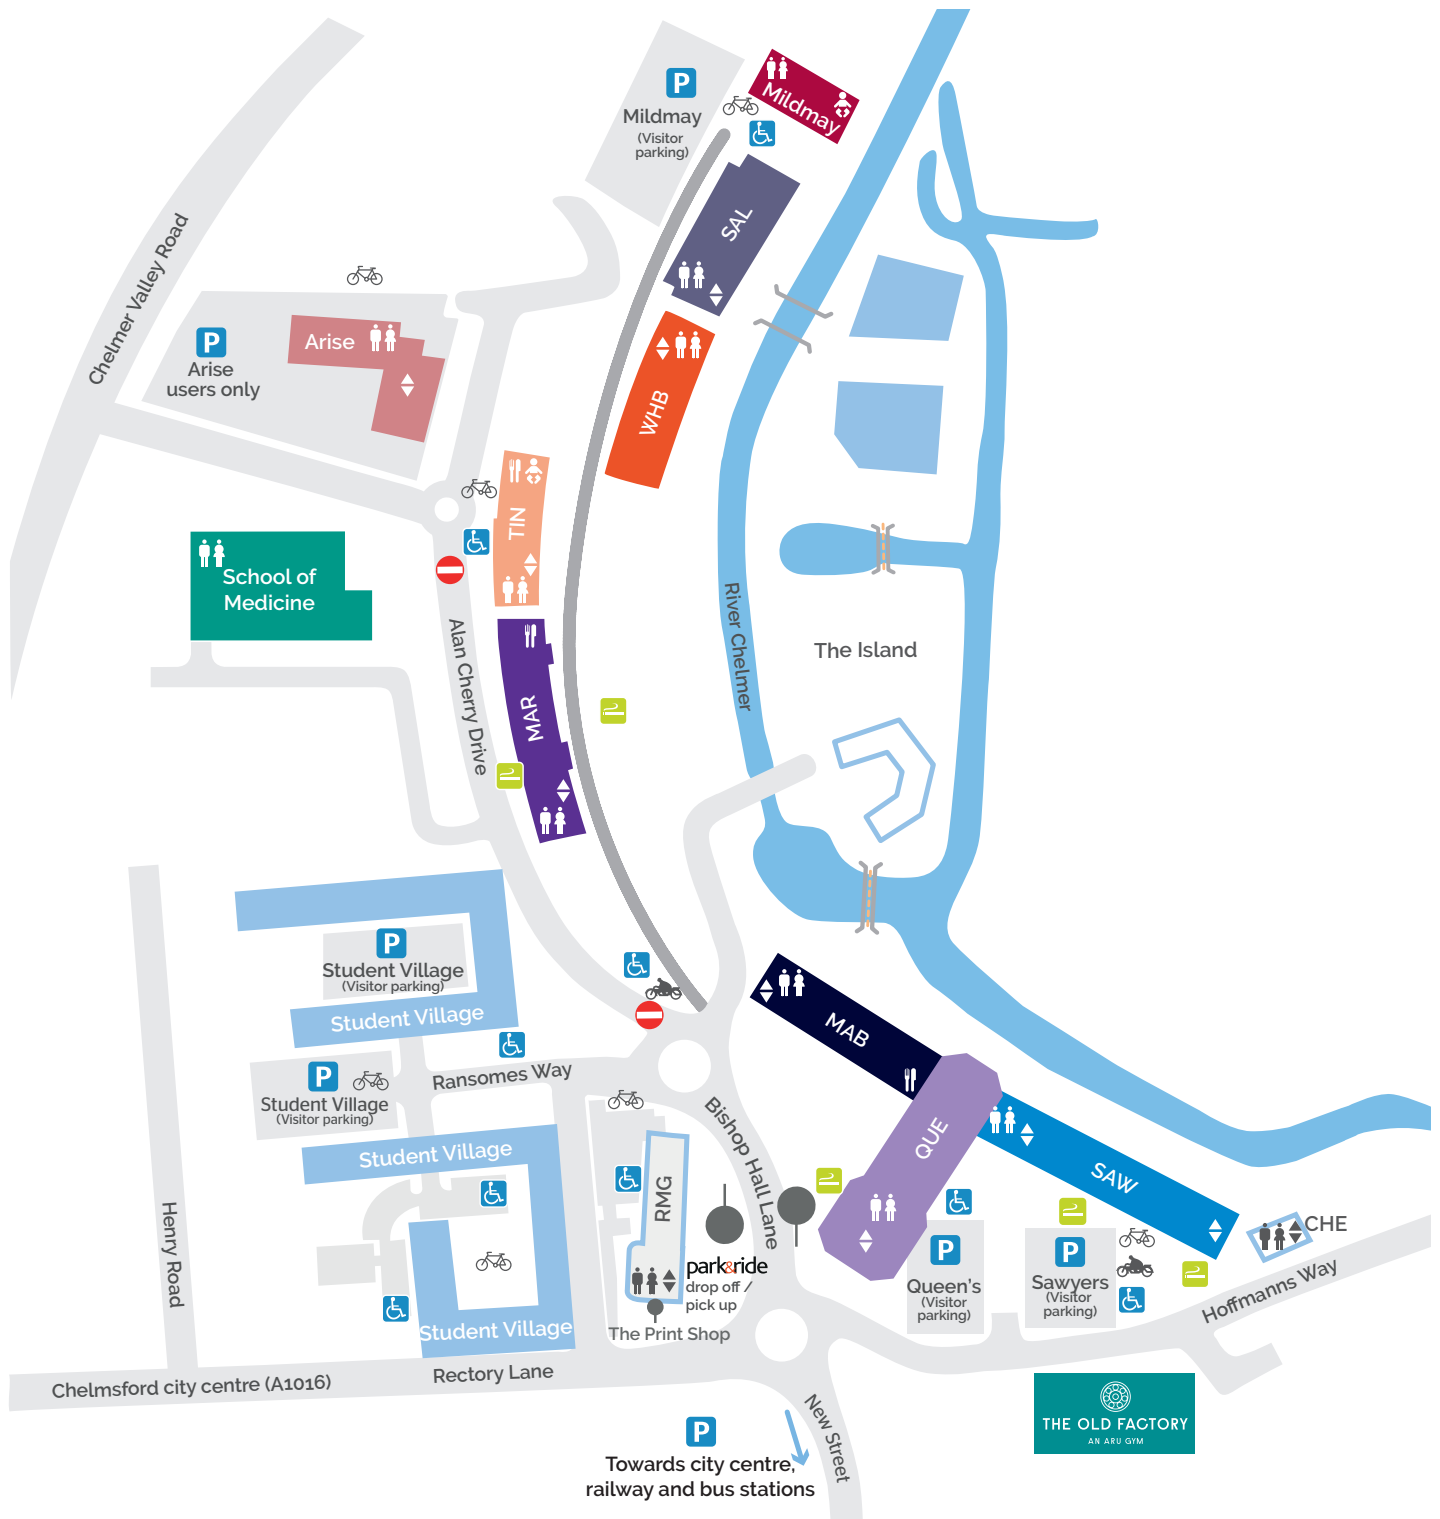

# Chelmsford Campus

Bishop Hall Lane, Chelmsford, Essex CM1 1SQ

- |  |  |   |
|--|--|---|
|  Disabled parking   |  Arise Chelmsford, Business Innovation Centre (BIC) |  Michael Salmon Building (SAL) |
|  Cycle parking      |  Chelmer Building (CHE)                             |  Sawyers Building (SAW)        |
|  Motorcycle parking |  Lord Ashcroft Building (MAB)                       |  School of Medicine            |
|  Toilets            |  Marconi Building (MAR)                             |  Student accommodation         |
|  Restaurant / cafe  |  Mildmay Sports Hall                                |  The Old Factory Gym           |
|  Smoking area       |  University Library and Queen's Building (QUE)      |  Tindal Building (TIN)         |
|  Lifts              |  Rivermead Gate (RMG)                               |  William Harvey Building (WHB) |

# Chelmsford city centre

Chelmsford campus, Bishop Hall Lane, Chelmsford CM1 1SQ